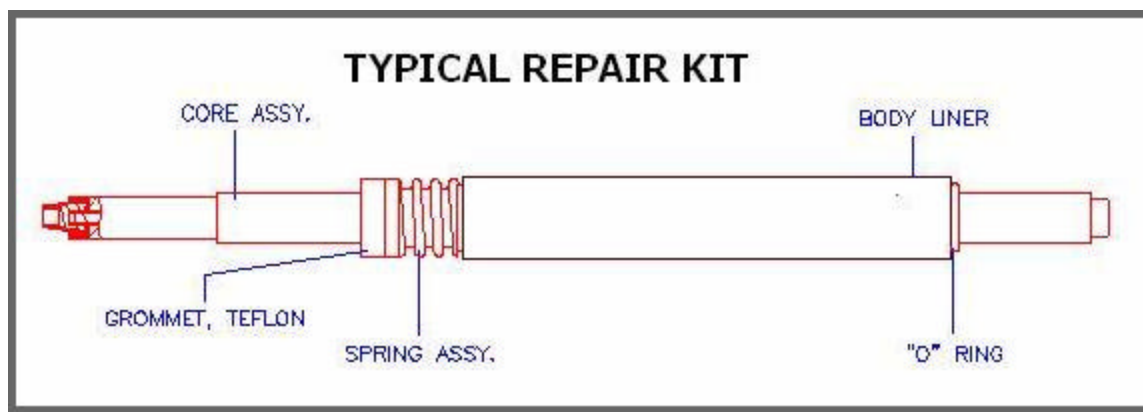

Repair Kits for M Series Coil Adapters for 3/4"-20 Shielded Spark Plugs

-1C TYPE	-1T TYPE	-2C TYPE	-2T TYPE
RM8-1C	RM8-1T	RM8-2C	RM8-2T
RM15-1C	RM15-1T	RM15-2C	RM15-2T
RM28-1C	RM28-1T	RM28-2C	RM28-2T
RM50-1C	RM50-1T	RM50-2C	RM50-2T
RM68-1C	RM68-1T	RM68-2C	RM68-2T
RM80-1C		RM80-2C	
RM90-1C		RM90-2C	RM90-2T
RM108-1C	RM108-1T	RM108-2C	RM108-2T
		RM148-2C	
RM188-1C	RM188-1T	RM188-2C	RM188-2T