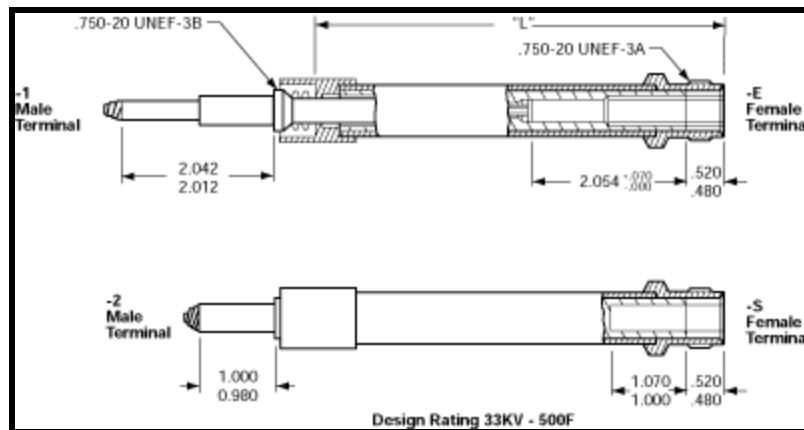

M55 Series All Weather Extensions Repair Components Ceramic Line Only

Anatomy of a M55 Series Extension

Components

M55 Series

Repair Components

M55-XXC

MODEL	CORE ASSY. P/N	TEFLON BODY LINER	CERAMIC INSULATOR	SPRING. ASSY.
M55-1EC	21145-01	21139-06	21130	PART OF CORE ASSY.
M55-2EC	21194-01	21139-06	21130	PART OF CORE ASSY.
M55-1SC	21195-01	21139-06	21130	21015
M55-2SC	21196-01	21139-06	21130	21015