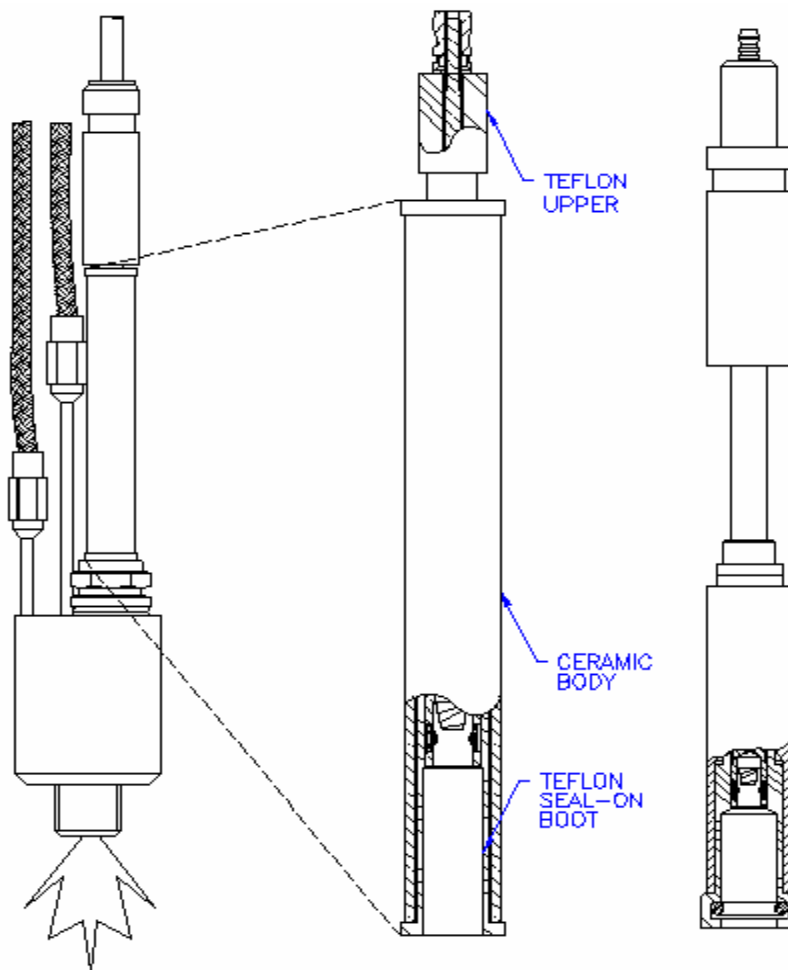

BG Quality Products

Ceramic / Teflon Pre-Combustion Chamber Extension Assemblies

Now Available for 14mm
spark plugs (BG P/N
25110 – center drawing).

Other variations are also
available such as the
model shown at right
designed to work with
18mm spark plugs.