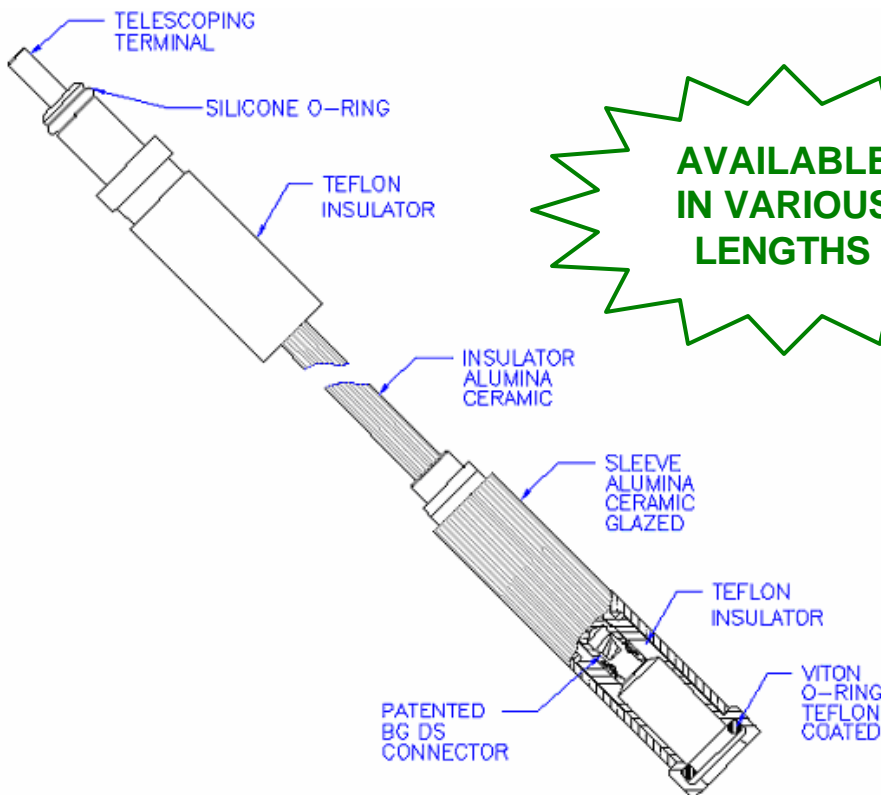

BG Quality Products

**ULTIMA CERAMIC SEAL-ON
TELESCOPING TERMINAL
EXTENSIONS FOR SEVERE
SERVICE APPLICATIONS
BG Part Number 25080-**

**AVAILABLE
IN VARIOUS
LENGTHS**

BG

The BG Service Co., Inc.
1400 Alabama Avenue
P.O. Box 2259
West Palm Beach, Florida 33402-2259
Phone (561) 659-1471
Fax (561) 659-1728
SALES@BGSERVICE.COM